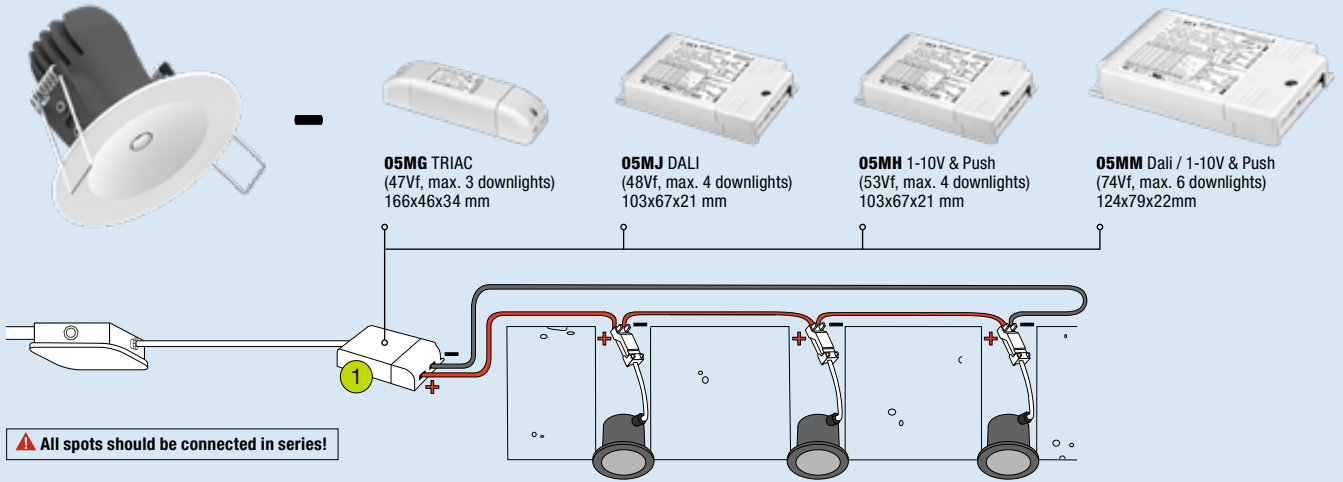

### Dimensions

#### Incl. PSU

With cable and plug to the downlight.

**PSU Triac dim**  
102x38x21 mm

**Cable**  
150 mm

REWARDING BRIGHTNESS

## Pointer 68 fix (dimmable - excl. central power supply)

700 mA

⚠ All spots should be connected in series!