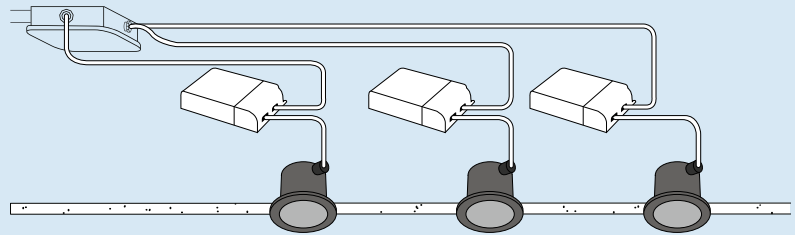

REWARDING BRIGHTNESS

Pointer 68 fix (dimmable - incl. individual power supply)

220-240V

Downlight incl. PSU

Item specifications (part A)

Description	Item code	Type	Input	W	Lm	Lm/W	CRI (typ.)	UGR	Pf	Ripple	Inrush current	B-16A Fuse
Pointer 68 fix LV 35° 500 Lm 2700K Triac dim	072803XXWU13	Incl. PSU	220-240V	9,2	500	54	85	7.2	0.96	<20%	2A 50µS	50 pcs
Pointer 68 fix LV 35° 525 Lm 3000K Triac dim	072803XXWV13	Incl. PSU	220-240V	9,2	525	57	85	7.3	0.96	<20%	2A 50µS	50 pcs
Pointer 68 fix LV 35° 550 Lm 4000K Triac dim	072803XXWW13	Incl. PSU	220-240V	9,2	550	60	85	7.5	0.96	<20%	2A 50µS	50 pcs
Pointer 68 fix LV 60° 550 Lm 2700K Triac dim	072803XXWX13	Incl. PSU	220-240V	9,2	550	60	85	17.5	0.96	<20%	2A 50µS	50 pcs
Pointer 68 fix LV 60° 600 Lm 3000K Triac dim	072803XXWY13	Incl. PSU	220-240V	9,2	600	65	85	17.8	0.96	<20%	2A 50µS	50 pcs
Pointer 68 fix LV 60° 650 Lm 4000K Triac dim	072803XXWZ13	Incl. PSU	220-240V	9,2	650	71	85	18.0	0.96	<20%	2A 50µS	50 pcs

Item specifications (part B)

Description	Safety class	Energy class	Weight	Dimensions single carton	Quantity per carton	Expected lifespan (25°C)		
						L70B50	L80B50	L90B50
Pointer 68 fix LV 35° 500 Lm 2700K Triac dim	II	A	304 gr	105x105x105 mm	42 pcs	60.500 hrs	43.000 hrs	26.000 hrs
Pointer 68 fix LV 35° 525 Lm 3000K Triac dim	II	A	304 gr	105x105x105 mm	42 pcs	60.500 hrs	43.000 hrs	26.000 hrs
Pointer 68 fix LV 35° 550 Lm 4000K Triac dim	II	A	304 gr	105x105x105 mm	42 pcs	60.500 hrs	43.000 hrs	26.000 hrs
Pointer 68 fix LV 60° 550 Lm 2700K Triac dim	II	A	304 gr	105x105x105 mm	42 pcs	60.500 hrs	43.000 hrs	26.000 hrs
Pointer 68 fix LV 60° 600 Lm 3000K Triac dim	II	A	304 gr	105x105x105 mm	42 pcs	60.500 hrs	43.000 hrs	26.000 hrs
Pointer 68 fix LV 60° 650 Lm 4000K Triac dim	II	A	304 gr	105x105x105 mm	42 pcs	60.500 hrs	43.000 hrs	26.000 hrs

All values are measured at 230V (+/- 7%).