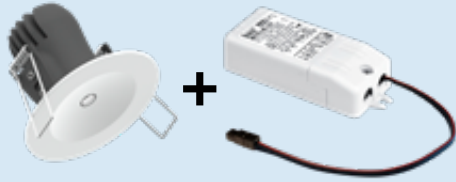

REWARDING BRIGHTNESS

Pointer 68 fix (dimmable - incl. individual power supply)

220-240V

Downlight incl. PSU

Item specifications (part A)

Description	Item code	Type	Input	W	Lm	Lm/W	CRI (typ.)	UGR	Pf	Ripple	Inrush current	B-16A Fuse
Pointer 68 fix LV 35° 500 Lm 2700K Triac dim	072803XXWU13	Incl. PSU	220-240V	9,2	500	54	85	7.2	0.96	<20%	2A 50µS	50 pcs
Pointer 68 fix LV 35° 525 Lm 3000K Triac dim	072803XXWV13	Incl. PSU	220-240V	9,2	525	57	85	7.3	0.96	<20%	2A 50µS	50 pcs
Pointer 68 fix LV 35° 550 Lm 4000K Triac dim	072803XXWW13	Incl. PSU	220-240V	9,2	550	60	85	7.5	0.96	<20%	2A 50µS	50 pcs
Pointer 68 fix LV 60° 550 Lm 2700K Triac dim	072803XXWX13	Incl. PSU	220-240V	9,2	550	60	85	17.5	0.96	<20%	2A 50µS	50 pcs
Pointer 68 fix LV 60° 600 Lm 3000K Triac dim	072803XXWY13	Incl. PSU	220-240V	9,2	600	65	85	17.8	0.96	<20%	2A 50µS	50 pcs
Pointer 68 fix LV 60° 650 Lm 4000K Triac dim	072803XXWZ13	Incl. PSU	220-240V	9,2	650	71	85	18.0	0.96	<20%	2A 50µS	50 pcs

Item specifications (part B)

Description	Safety class	Energy class	Weight	Dimensions single carton	Quantity per carton	Expected lifespan (25°C)		
						L70B50	L80B50	L90B50
Pointer 68 fix LV 35° 500 Lm 2700K Triac dim	II	A	304 gr	105x105x105 mm	42 pcs	60.500 hrs	43.000 hrs	26.000 hrs
Pointer 68 fix LV 35° 525 Lm 3000K Triac dim	II	A	304 gr	105x105x105 mm	42 pcs	60.500 hrs	43.000 hrs	26.000 hrs
Pointer 68 fix LV 35° 550 Lm 4000K Triac dim	II	A	304 gr	105x105x105 mm	42 pcs	60.500 hrs	43.000 hrs	26.000 hrs
Pointer 68 fix LV 60° 550 Lm 2700K Triac dim	II	A	304 gr	105x105x105 mm	42 pcs	60.500 hrs	43.000 hrs	26.000 hrs
Pointer 68 fix LV 60° 600 Lm 3000K Triac dim	II	A	304 gr	105x105x105 mm	42 pcs	60.500 hrs	43.000 hrs	26.000 hrs
Pointer 68 fix LV 60° 650 Lm 4000K Triac dim	II	A	304 gr	105x105x105 mm	42 pcs	60.500 hrs	43.000 hrs	26.000 hrs

All values are measured at 230V (+/- 7%).