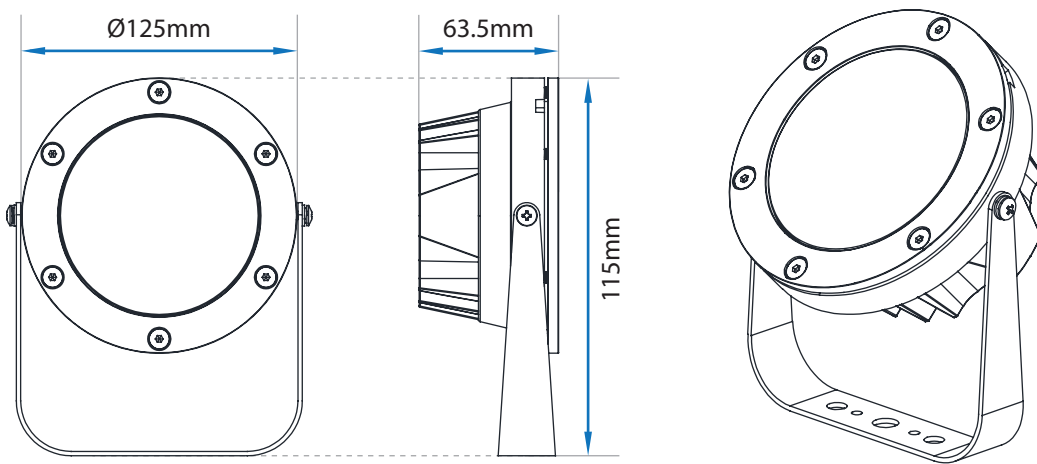

Mechanical Dimensions (Unit mm)

Recommended Drivers

**20W Mean Well
LED Driver**
12V DC

**60W Mean Well
LED Driver**
12V DC

**100W Mean Well
LED Driver**
12V DC

**150W Mean Well
LED Driver**
12V DC

**240W Mean Well
LED Driver**
12V DC