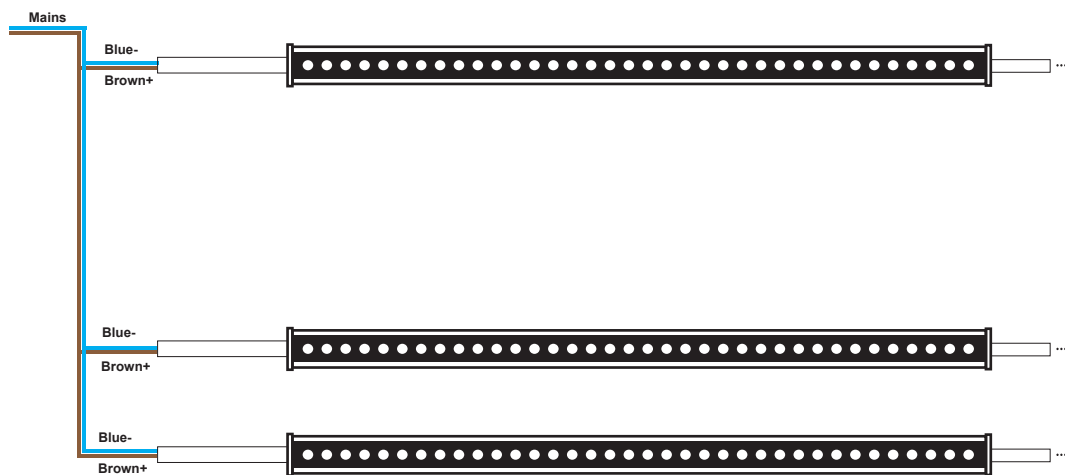

In Parallel

NOT TO SCALE

THE MAXIMUM RUN OF UNITS IN SERIES:

Arcus II and III LED Wall washers - 20 x 1200mm / 26 x 900mm / 40 x 600mm / 80 x 300mm

!! IMPORTANT !!

DO NOT ATTEMPT TO INSTALL THIS PRODUCT WITHOUT ADVICE FROM A FULLY QUALIFIED ELECTRICAL ENGINEER,
FAILURE TO DO SO MAY CAUSE PERSONAL HARM OR DAMAGE TO THE PRODUCT.

IT IS IMPORTANT THAT THESE GUIDELINES ARE FOLLOWED AT ALL TIMES DURING INSTALLATION.
THIS INFORMATION IS FOR YOUR SAFETY AND TO ENSURE THAT THE PRODUCT IS INSTALLED CORRECTLY.

THE PRODUCT **MUST** BE WIRED AS PER THIS DIAGRAM.

IF THE PRODUCT IS WIRED INCORRECTLY IT WILL NOT FUNCTION AND CAUSE SEVERE INTERNAL DAMAGE TO THE
DEVICE.