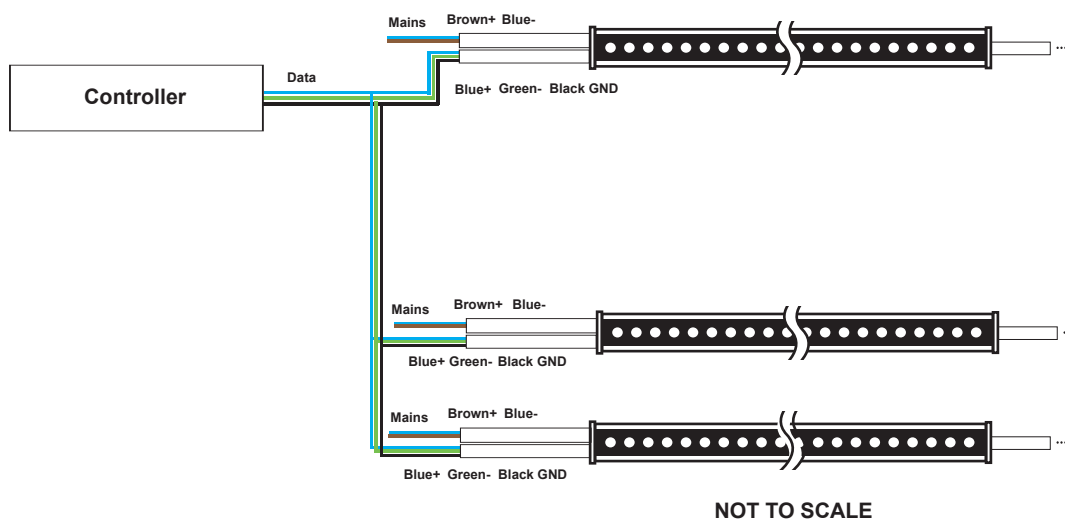

Arcus II and III RGB Wiring

PLEASE READ ALL INSTRUCTIONS CAREFULLY BEFORE STARTING TO INSTALL THIS PRODUCT,
NO RESPONSIBILITY IS TAKEN FOR DAMAGE CAUSED BY INCORRECT HANDLING, WIRING OR INSTALLATION

Operating Voltage

Arcus II and III - 100-230V AC

Connection Details

In Series

In Parallel

THE MAXIMUM RUN OF UNITS IN SERIES:

Arcus II and III LED Wall washers - 20 x 1200mm / 26 x 900mm / 40 x 600mm / 80 x 300mm

!! IMPORTANT !!