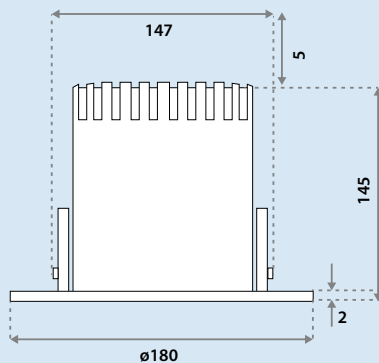

Item specifications (part C)

Description	Weight	Dimensions single carton	Quantity per carton	Expected lifespan (25°C)		
				L70B50	L80B50	L90B50
Linea DS-F MLMC 3000 Lm 3000K CRI80	1590 gr	185x185x160 mm	12 pcs	131.000 hrs	80.000 hrs	35.000 hrs
Linea DS-F MLMC 2500 Lm 3000K CRI96	1590 gr	185x185x160 mm	12 pcs	131.000 hrs	80.000 hrs	35.000 hrs
Linea DS-F MLMC 3400 Lm 4000K CRI80	1590 gr	185x185x160 mm	12 pcs	131.000 hrs	80.000 hrs	35.000 hrs

UGR

	mA	V	W	UGR					
				CRI80 3000K 3000Lm		CRI96 3000K 2500Lm		CRI80 4000K 3400Lm	
				45°	65°	45°	65°	45°	65°
<i>Special request</i>	350	33,0	11,5	13.2	16.1	12.1	15.0	13.5	16.4
<i>Special request</i>	500	33,6	15,6	14.2	17.1	13.1	16.0	14.5	17.4
<i>Special request</i>	700	34,5	23,5	15.2	18.1	14.4	17.3	15.8	18.7
Standard	800	35,3	27,9	15.6	18.5	15.0	17.9	16.0	18.9

Choose your power supply

	mA	V	W	Lumen Output			Lumen / Watt			DALI Ripple < 3%	1-10V & Push Ripple < 3%	NO DIM Ripple < 3%	NO DIM Ripple < 20%								
				CRI80 3000K	CRI96 3000K	CRI80 4000K	CRI80 3000K	CRI96 3000K	CRI80 4000K												
				<i>Special request</i>	350	33,0	11,5	1500	1100					1650	130	96	143	05CJ²	05CT²	05HA²	x
<i>Special request</i>	500	33,6	15,6	2000	1450	2200	128	93	141	05CJ²	05CT²	05HA²	x								
<i>Special request</i>	700	34,5	23,5	2700	2150	3150	115	91	134	05CJ¹	05CT²	05HA¹	x								
Standard	800	35,3	27,9	3000	2500	3400	108	90	122	05CZ²	x	05CY²	05CF²								

All values are measured at 230V (+/- 7%)

Dimensions

Extra LED options

LEDs from the LUXEON Stylist Series
Specially developed for shops specialised in fashion or fresh food, and for restaurants. Ask our sales department about the possibilities.

2700-6500K
Ask our sales department about the possibilities.